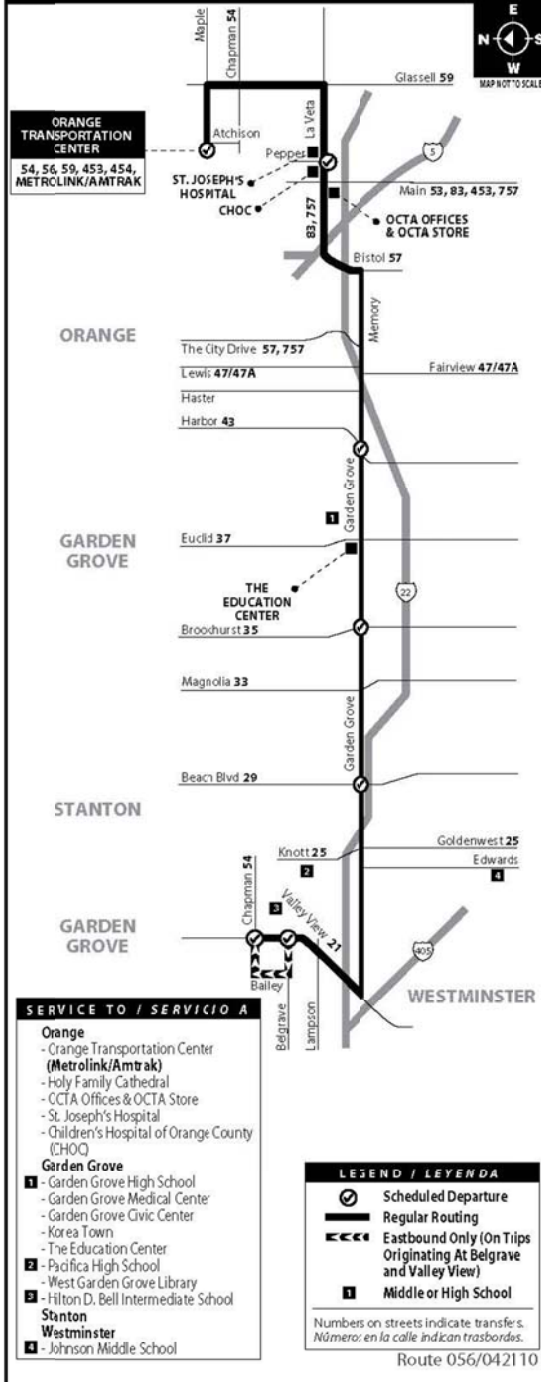

Route 56

Garden Grove to Orange via Garden Grove Blvd

MONDAY - FRIDAY: Eastbound TO: Orange Transportation Center

Chapman & Valley View	Belgrave & Valley View	Garden Grove & Beach	Garden Grove & Brookhurst	Garden Grove & Harbor	La Veta & Pepper	Orange Transportation Center
		4:51	4:57	5:04	5:15	5:23
5:26	.....	5:38	5:46	5:54	6:08	6:18
5:51	.....	6:17	6:25	6:34	6:48	6:57
6:34	6:52	7:04	7:14	7:28	7:37	
7:14	7:32	7:44	7:54	8:08	8:17	
7:54	8:12	8:24	8:34	8:48	8:57	
8:34	8:52	9:04	9:14	9:28	9:37	
9:14	9:32	9:44	9:54	10:08	10:17	
9:52	10:12	10:24	10:34	10:50	11:00	
10:32	10:52	11:04	11:14	11:30	11:40	
11:12	11:32	11:44	11:54	12:10	12:20	
11:52	12:12	12:24	12:34	12:50	1:00	
12:32	12:52	1:04	1:14	1:30	1:40	
1:12	1:32	1:44	1:54	2:10	2:20	
1:52	2:12	2:24	2:34	2:50	3:00	
2:35	2:55	3:04	3:14	3:29	3:40	
3:15	3:35	3:44	3:54	4:09	4:20	
3:55	4:15	4:24	4:34	4:49	5:00	
4:33	4:54	5:04	5:14	5:30	5:43	
5:06	5:32	5:43	5:54	6:10	6:22	
6:14	.....	6:35	6:45	6:54	7:06	7:14
7:30	.....	7:49	7:57	8:04	8:16	8:24
8:51	.....	9:09	9:17	9:24	9:36	9:44